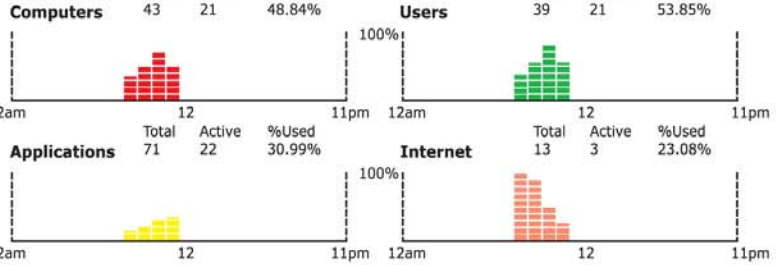

Department Report

- Utilization Reports
- Internet Reports
- Security Events
- Policy Events
- Application Usage

Logout

©2000-2006
Sergeant Laboratories, Inc.

Event Key
 ● = No Event ● = Event Disabled ● = Event Occurred
 EMAIL = Event Emailed EVENT = Event Viewed

■ = 1 Event ■ = 2-10
 ■ = 10 - 25 Events ■ = >25

Security Events

Policy Events

Utilization

14 Days / 24 Hrs. Hourly Computer Usage

CONTROL PANEL - ARISTOTLE ACADEMIC

ARISTOTLE
academic